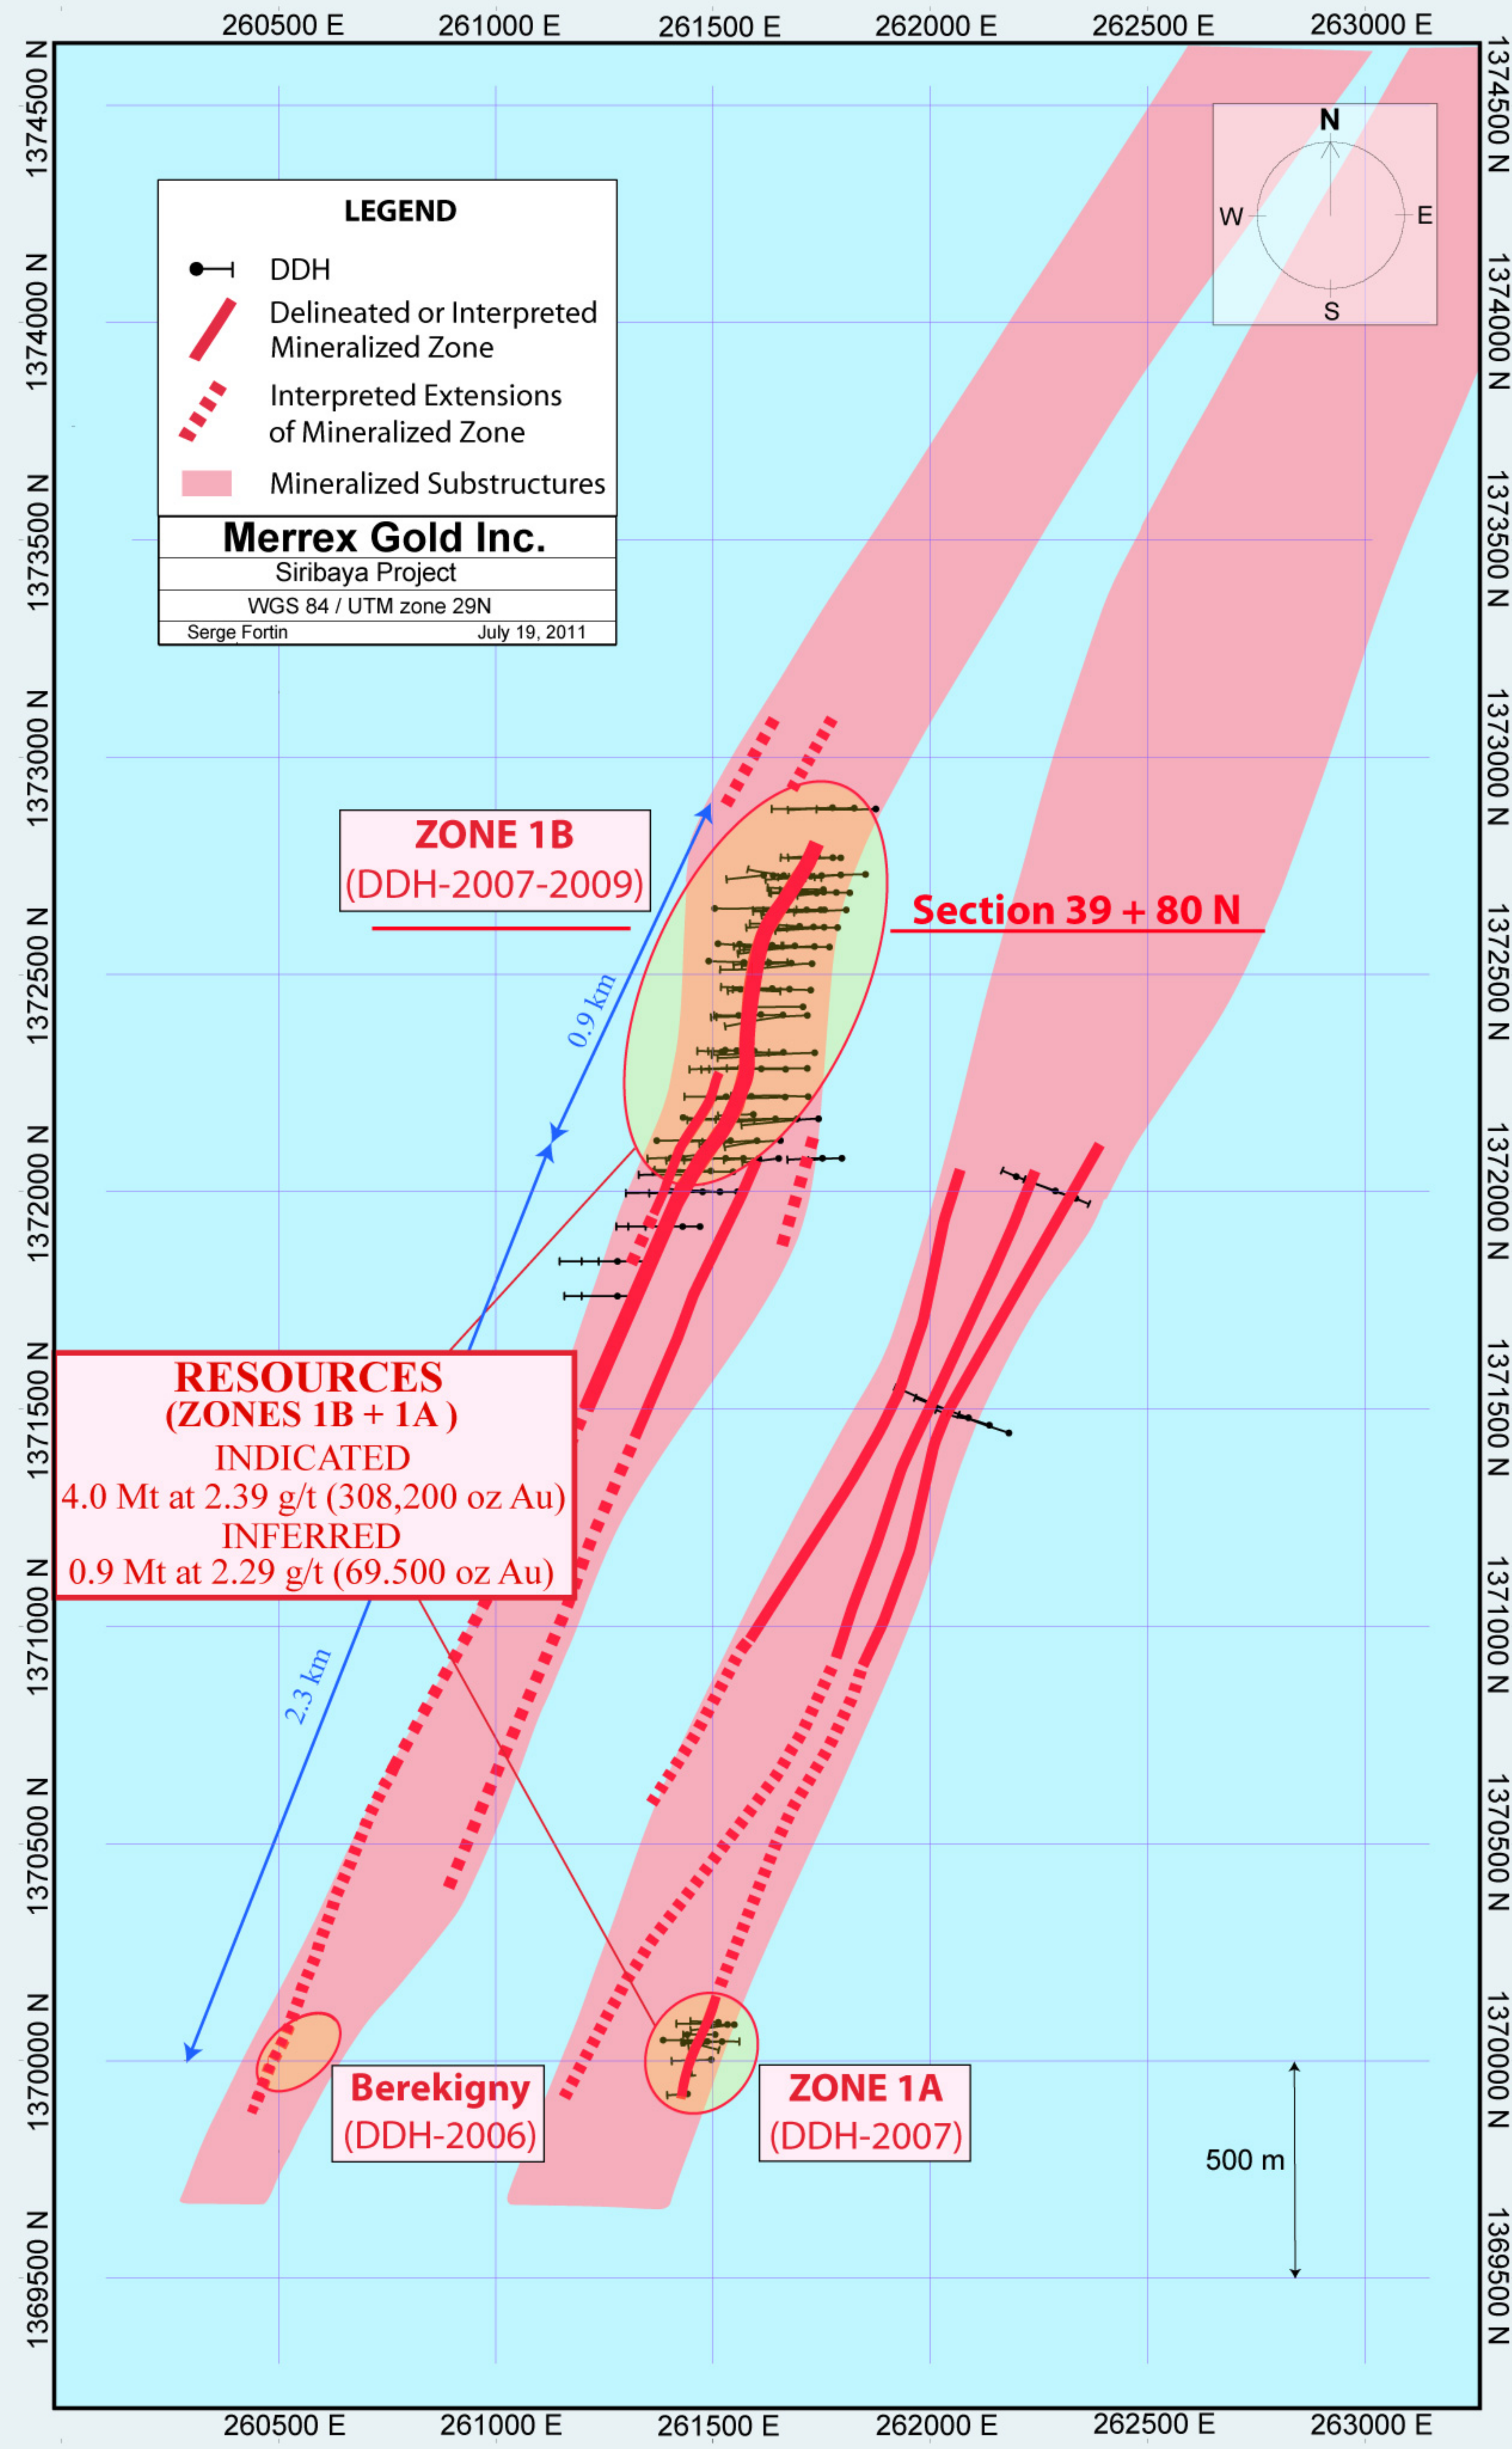

# PLAN VIEW

# SECTION VIEW

**LEGEND**

- DDH
- Delineated or Interpreted Mineralized Zone
- Interpreted Extensions of Mineralized Zone
- Mineralized Substructures

**Merrex Gold Inc.**  
Siribaya Project  
WGS 84 / UTM zone 29N  
Serge Fortin July 19, 2011

**LEGEND**

- Interpreted Mineralized Zone
- Undifferentiated Volcanics
- Volcano-sedimentary Sediments
- Metasediments
- Laterite
- Interpreted Fault
- Mineralized DDH Intersection
- DDH
- Proposed DDH

**Merrex Gold Inc.**  
Siribaya Project  
WGS 84 / UTM zone 29N  
Serge Fortin July 19, 2011