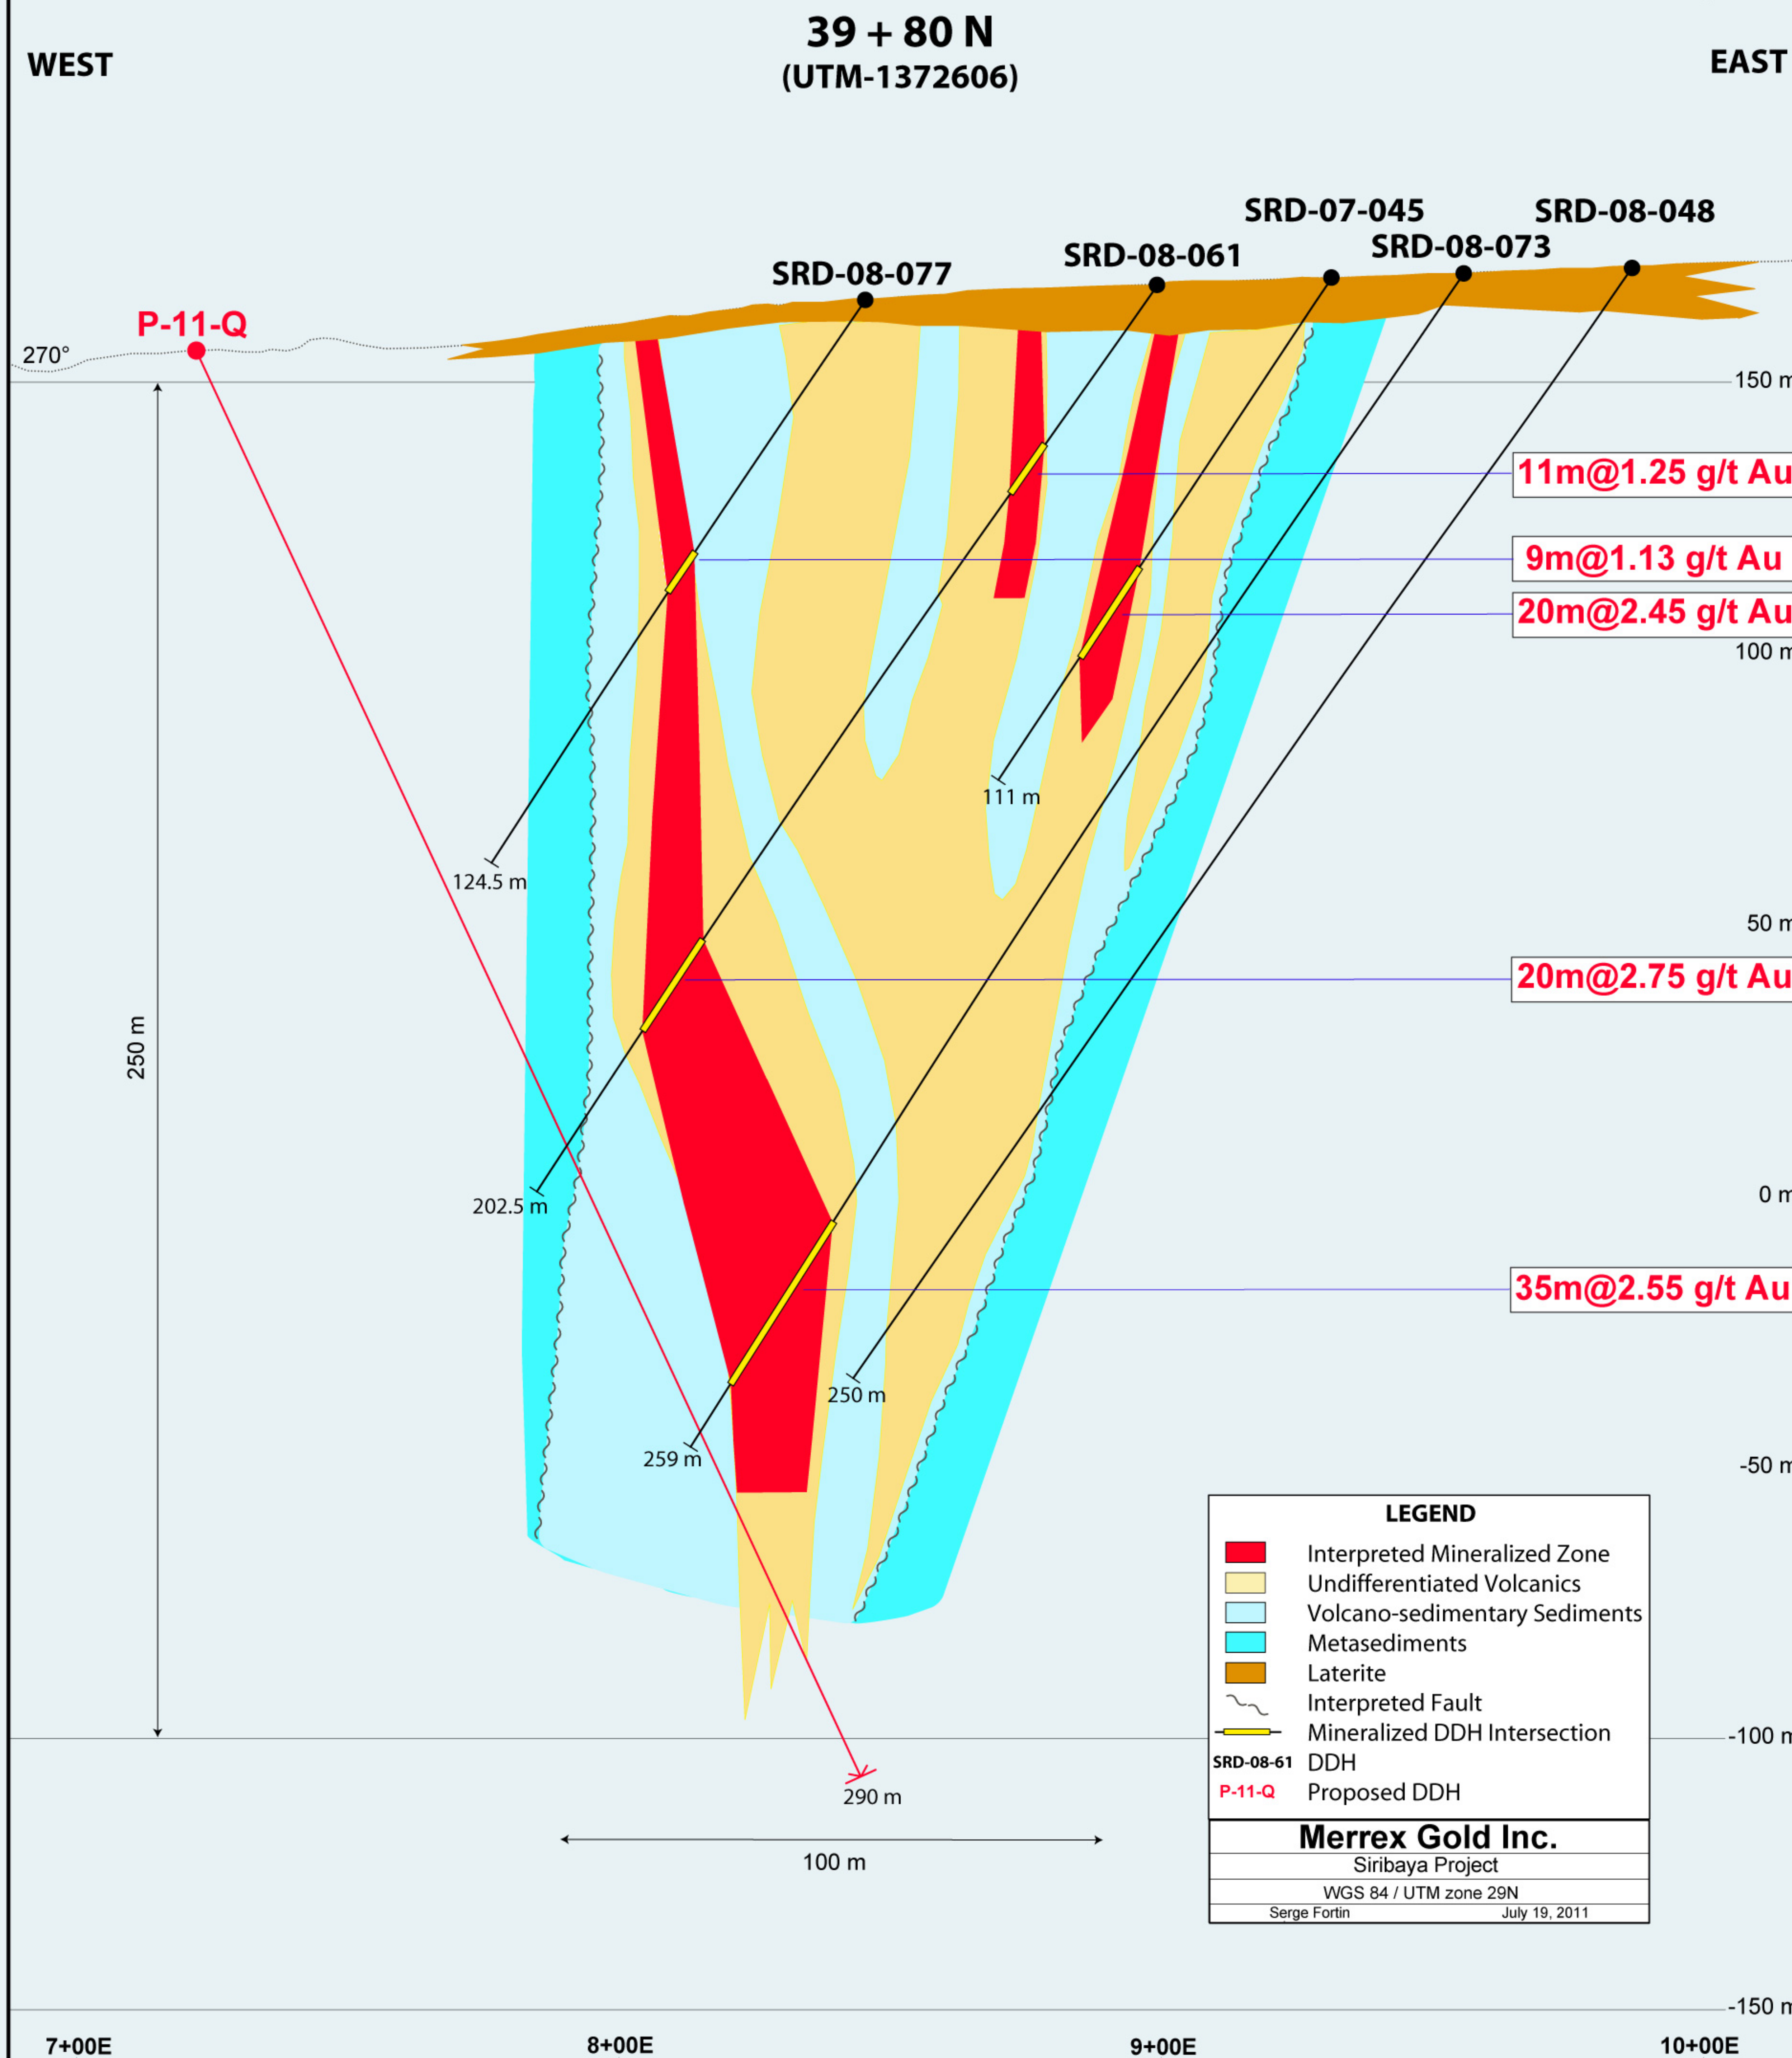

# PLAN VIEW

# SECTION VIEW

**LEGEND**

- DDH
- Delineated or Interpreted Mineralized Zone
- Interpreted Extensions of Mineralized Zone
- Mineralized Substructures

**Merrex Gold Inc.**  
Siribaya Project  
WGS 84 / UTM zone 29N  
Serge Fortin July 19, 2011

**LEGEND**

- Interpreted Mineralized Zone
- Undifferentiated Volcanics
- Volcano-sedimentary Sediments
- Metasediments
- Laterite
- Interpreted Fault
- Mineralized DDH Intersection
- DDH
- Proposed DDH

**Merrex Gold Inc.**  
Siribaya Project  
WGS 84 / UTM zone 29N  
Serge Fortin July 19, 2011